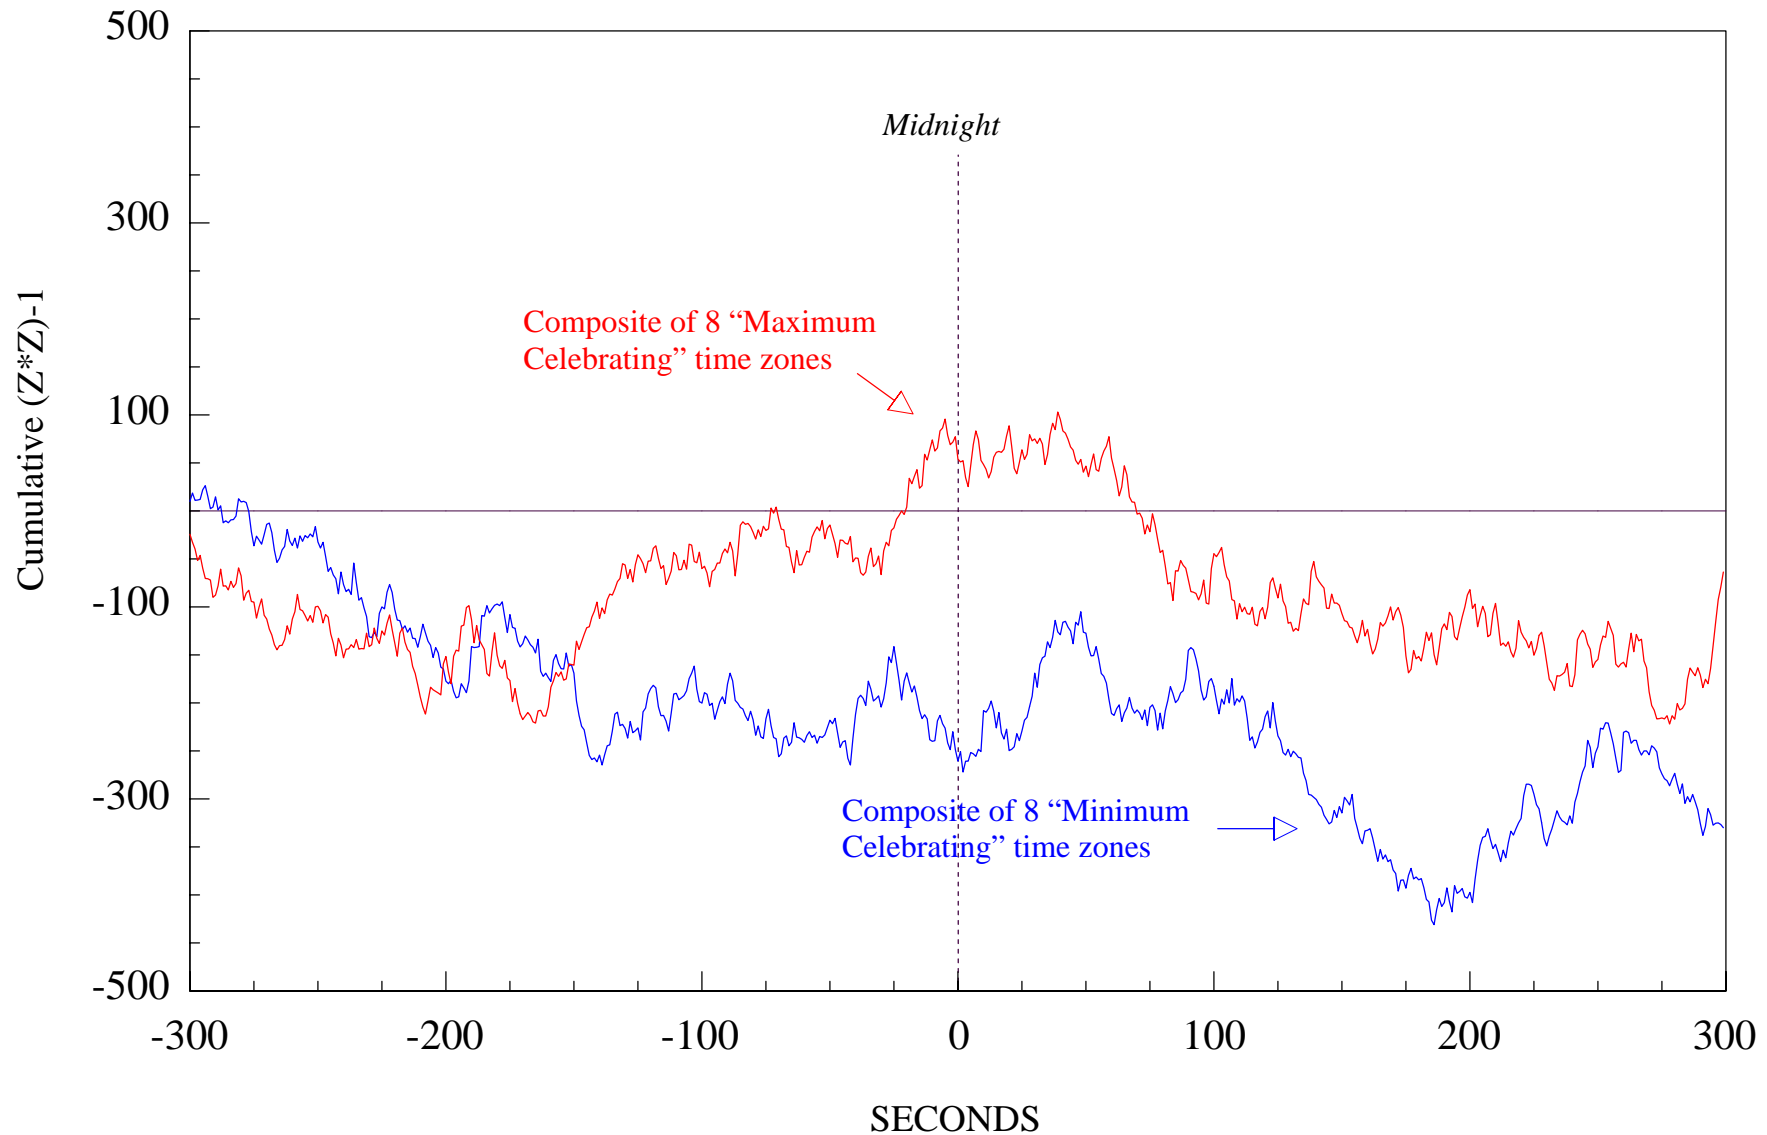

Control Data for New Year's "Evoked Response" (Midnight, Jan. 2)

9-EGG Comparison of "maximum celebrating" vs. "minimum celebrating" global time zones.

Maximum Celebrating time zones defined as
+10, +2, +1, 0, -3, -5, -6, -8

Minimum Celebrating time zones defined as
+12, +5, -1, -2, -9, -10, -11, -12